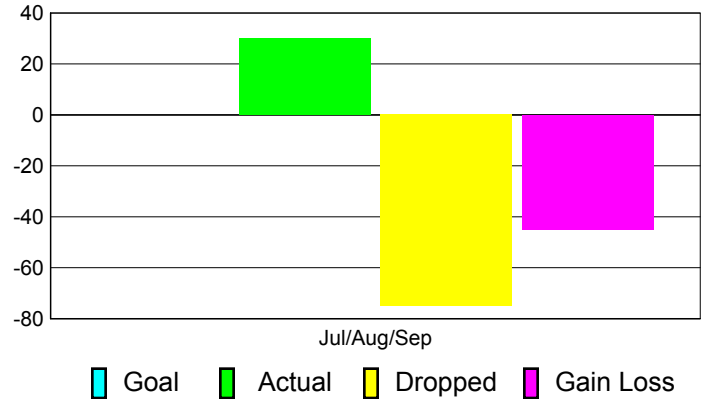

Membership Results 2011-2012

Goal, New, Dropped, Gain/Loss