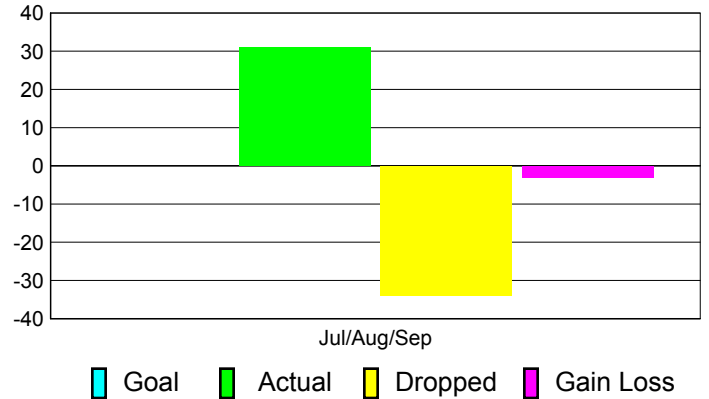

Membership Results 2011-2012

Goal, New, Dropped, Gain/Loss