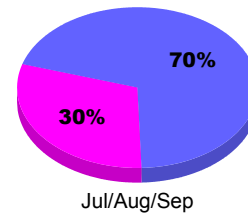

Jul/Aug/Sep

Male Female