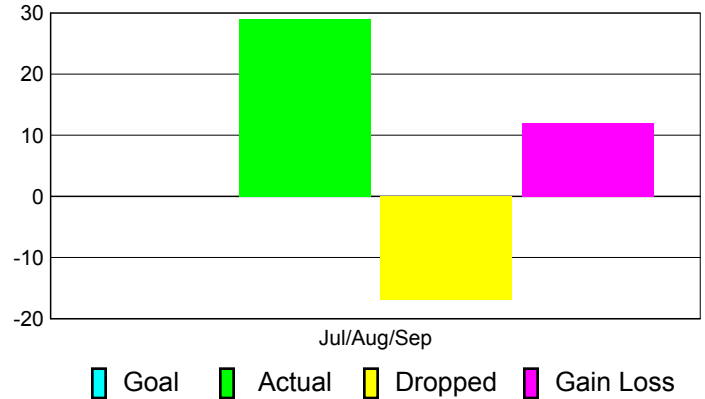

Membership Results 2011-2012

Goal, New, Dropped, Gain/Loss