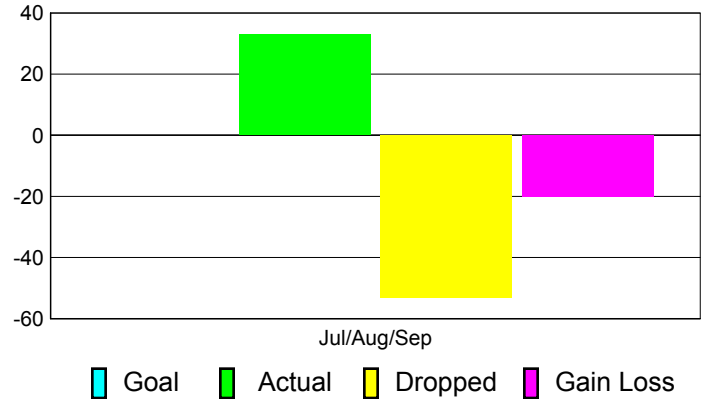

Membership Results 2011-2012

Goal, New, Dropped, Gain/Loss

Comparison of Membership Gain/Loss

Current Year Compared to the Previous Year