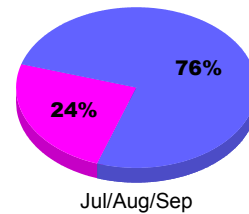

Gender Comparison 2011-2012