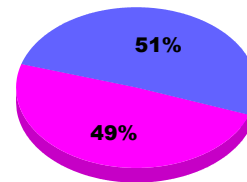

Gender Comparison 2011-2012

Jul/Aug/Sep

Legend: Male (Blue), Female (Magenta)