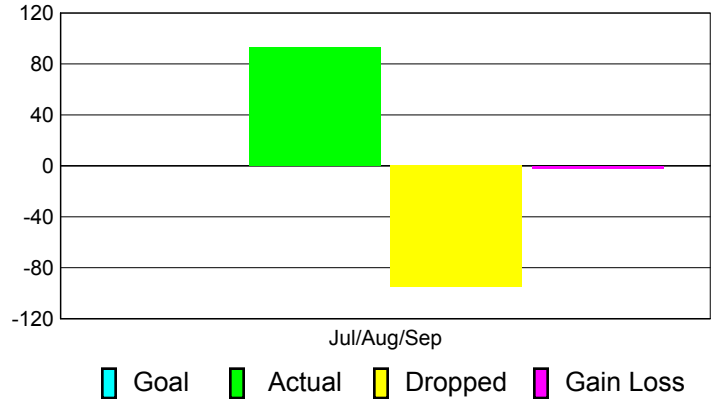

Membership Results 2011-2012

Goal, New, Dropped, Gain/Loss