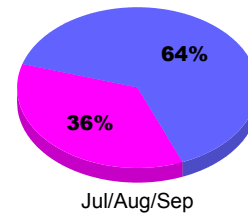

Gender Comparison 2011-2012