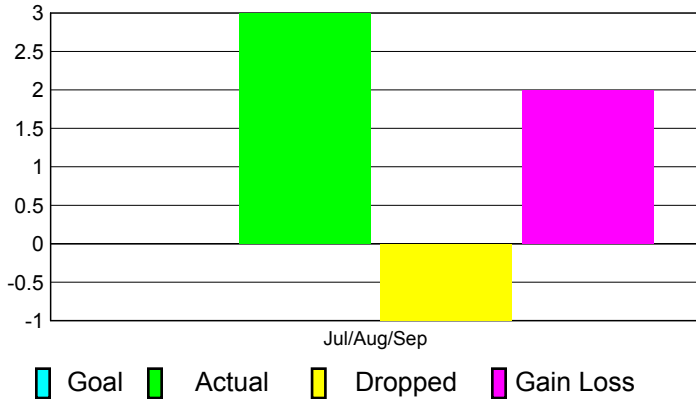

2011-2012 GMT Reports for District (or Undistricted) **District B 3**

GMT: **Joel Rosendo Gómez Franco** Location: **MEXICO**

GMT CA: **3**

CLUBS

Club Results
2011-2012

Clubs
2010-2011

Month	New Club Goal	Actual New Clubs	Actual Dropped Clubs	Gain/Loss of Clubs	Gain/Loss of Clubs
Jul/Aug/Sep		3	-1	2	0
Totals		3	-1	2	0

Club Results 2011-2012

Goal, New, Dropped, Gain/Loss