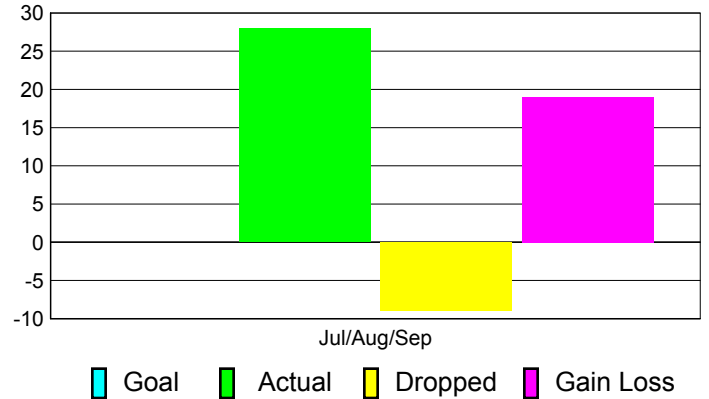

Membership Results 2011-2012

Goal, New, Dropped, Gain/Loss