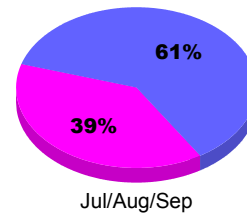

Gender Comparison 2011-2012

Jul/Aug/Sep

Legend: Male (Blue), Female (Magenta)