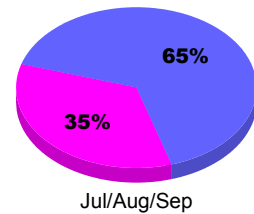

Jul/Aug/Sep

Male Female