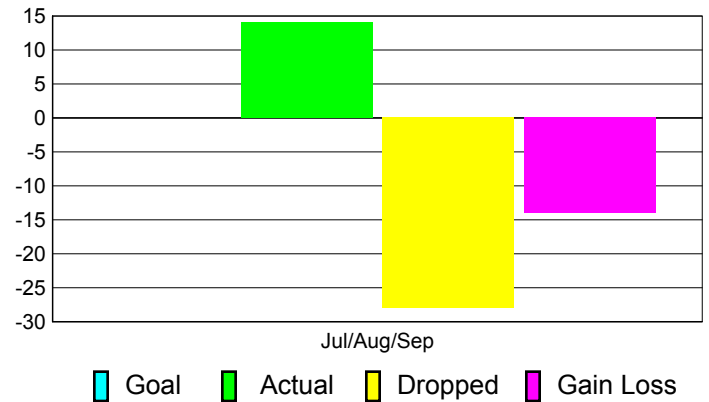

Membership Results 2011-2012

Goal, New, Dropped, Gain/Loss