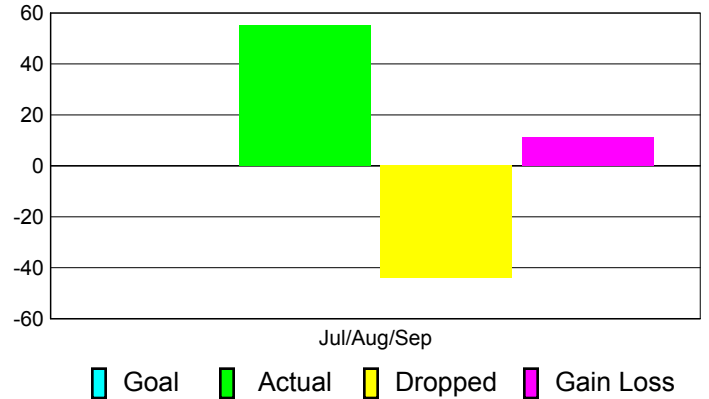

Membership Results 2011-2012

Goal, New, Dropped, Gain/Loss

Comparison of Membership Gain/Loss

Current Year Compared to the Previous Year