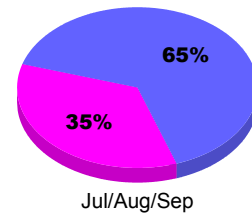

Gender Comparison 2011-2012