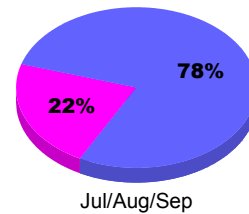

Gender Comparison 2011-2012