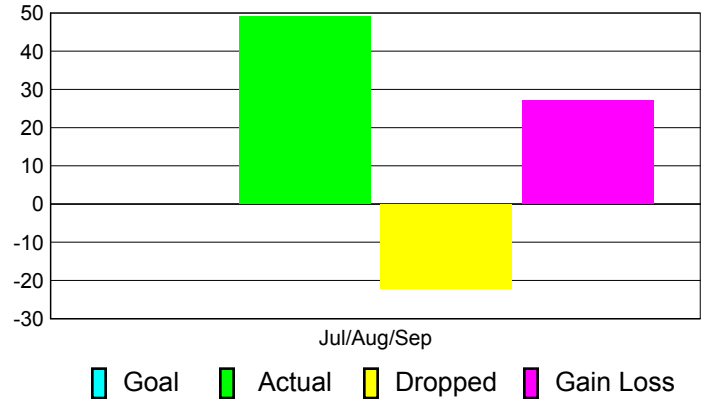

Membership Results 2011-2012

Goal, New, Dropped, Gain/Loss

Comparison of Membership Gain/Loss

Current Year Compared to the Previous Year